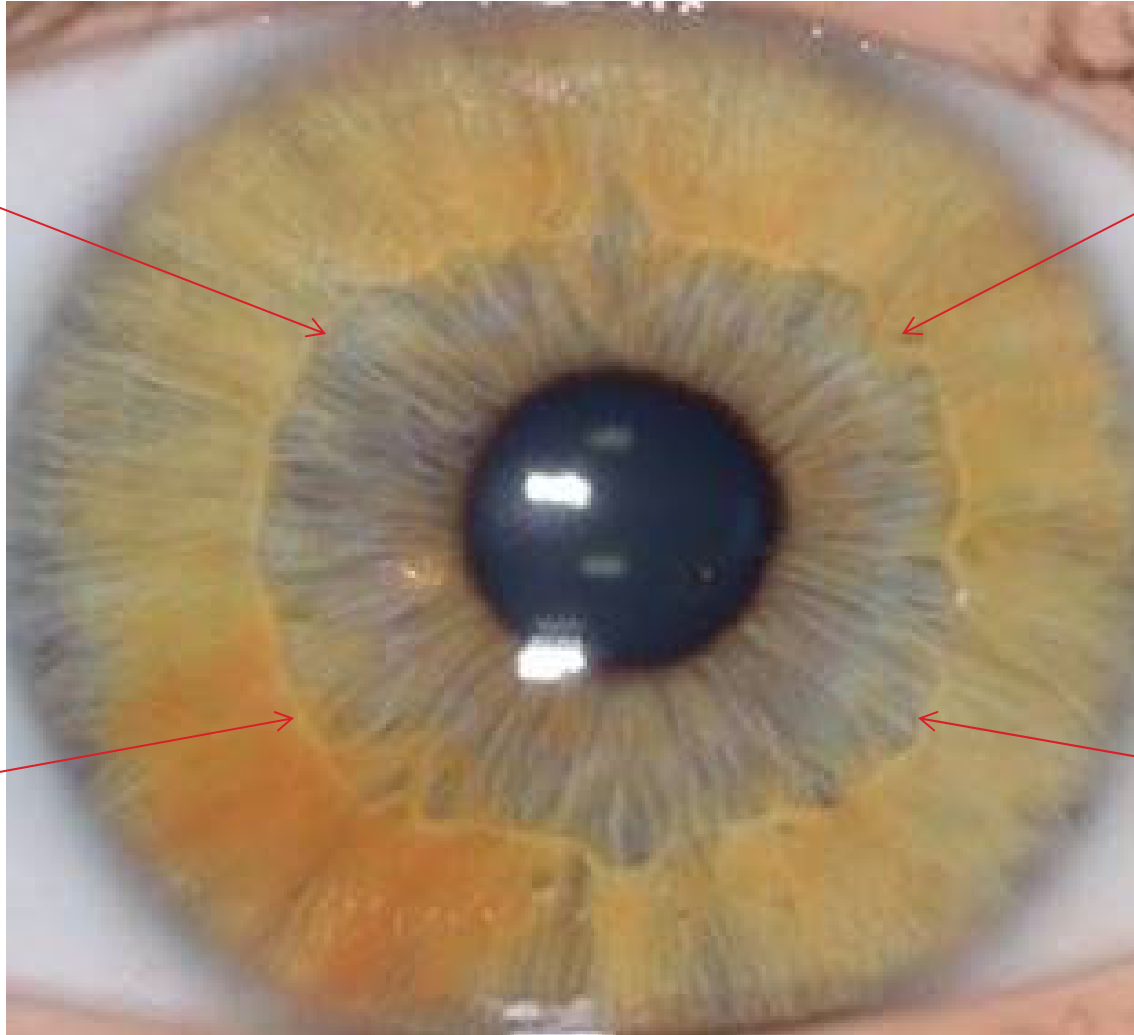

Collarette Signs

Quality/Appearance: Thick and Ropey Collarette

Collarette Signs

Quality/Appearance: Thick and Ropey Collarette

Collarette Signs

Shape: Jagged or Star Shaped Collarette

Collarette Signs

Shape: Jagged or Star Shaped Collarette

Collarette Signs

Shape: Jagged or Star Shaped Collarette

Collarette Signs

Shape: Double

Collarette Signs

Shape: Intermittent

Collarette Signs

Shape: Intermittent

Collarette Signs

Shape: Intermittent

Collarette Signs

Shape: Square

Collarette Signs

Shape: Square

Collarette Signs

Shape: Square

Collarette Signs

Shape: Raised, Gateway Arch or Bridge

Collarette Signs

Shape: Raised, Gateway Arch or Bridge

Double
Collarette

Bridge

Suren Manvelyan

Collarette Signs