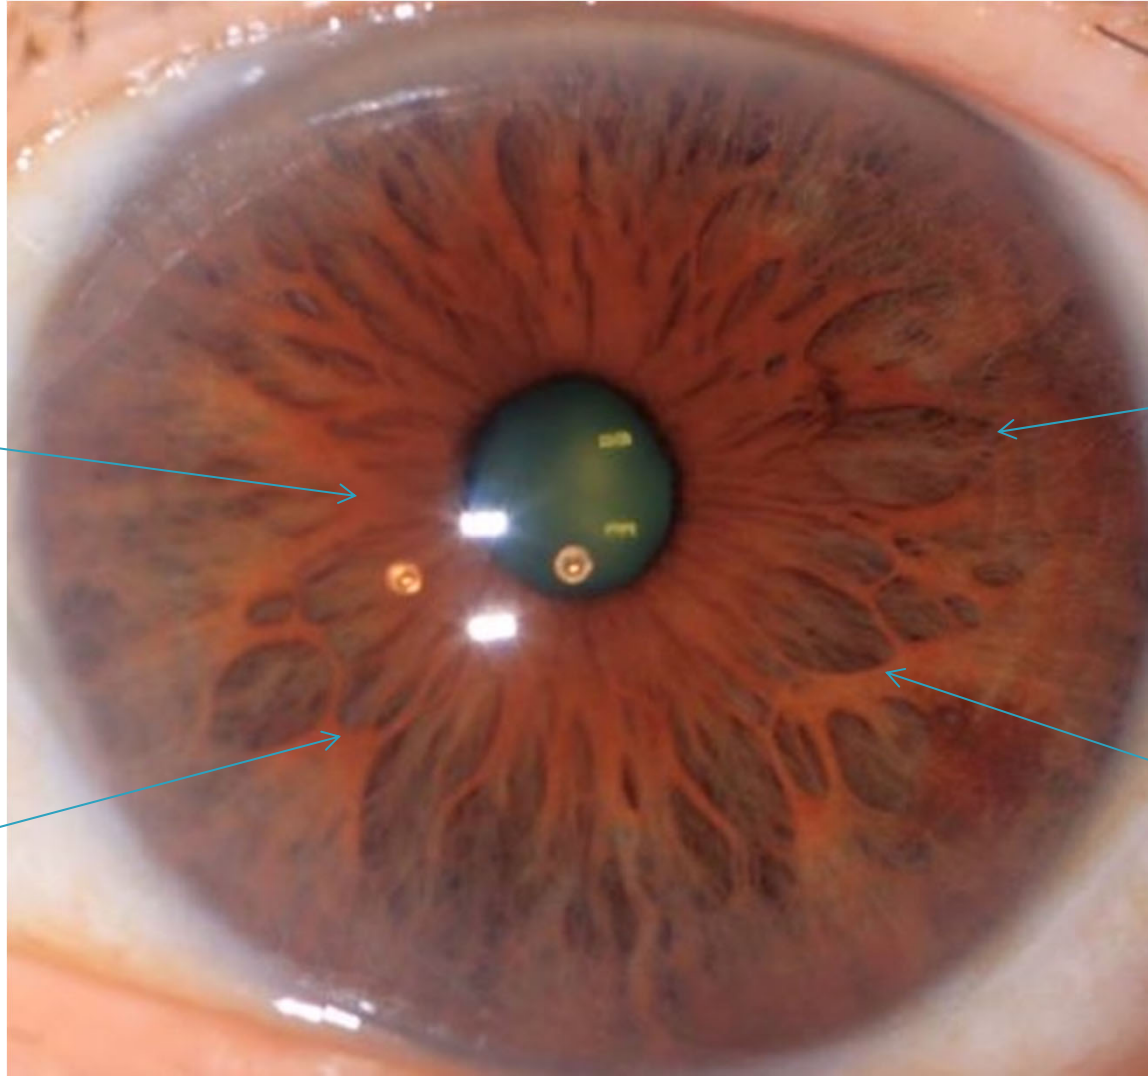

- ▶ Absent
- ▶ Thin and Wispy
- ▶ Thick and Ropey

Collarette Signs

Quality/Appearance: Absent Collarette

Collarette Signs

Quality/Appearance: Absent Collarette

Collarette Signs

Quality/Appearance: Thin and Wispy Collarette

Collarette Signs

Quality/Appearance: Thick and Ropey Collarette

Collarette Signs

Quality/Appearance: Thick and Ropey Collarette

Collarette Signs

Shape: Jagged or Star Shaped Collarette

Collarette Signs

Shape: Jagged or Star Shaped Collarette

Collarette Signs

Shape: Jagged or Star Shaped Collarette

Collarette Signs

Shape: Double

Collarette Signs

Shape: Intermittent

Collarette Signs

Shape: Intermittent