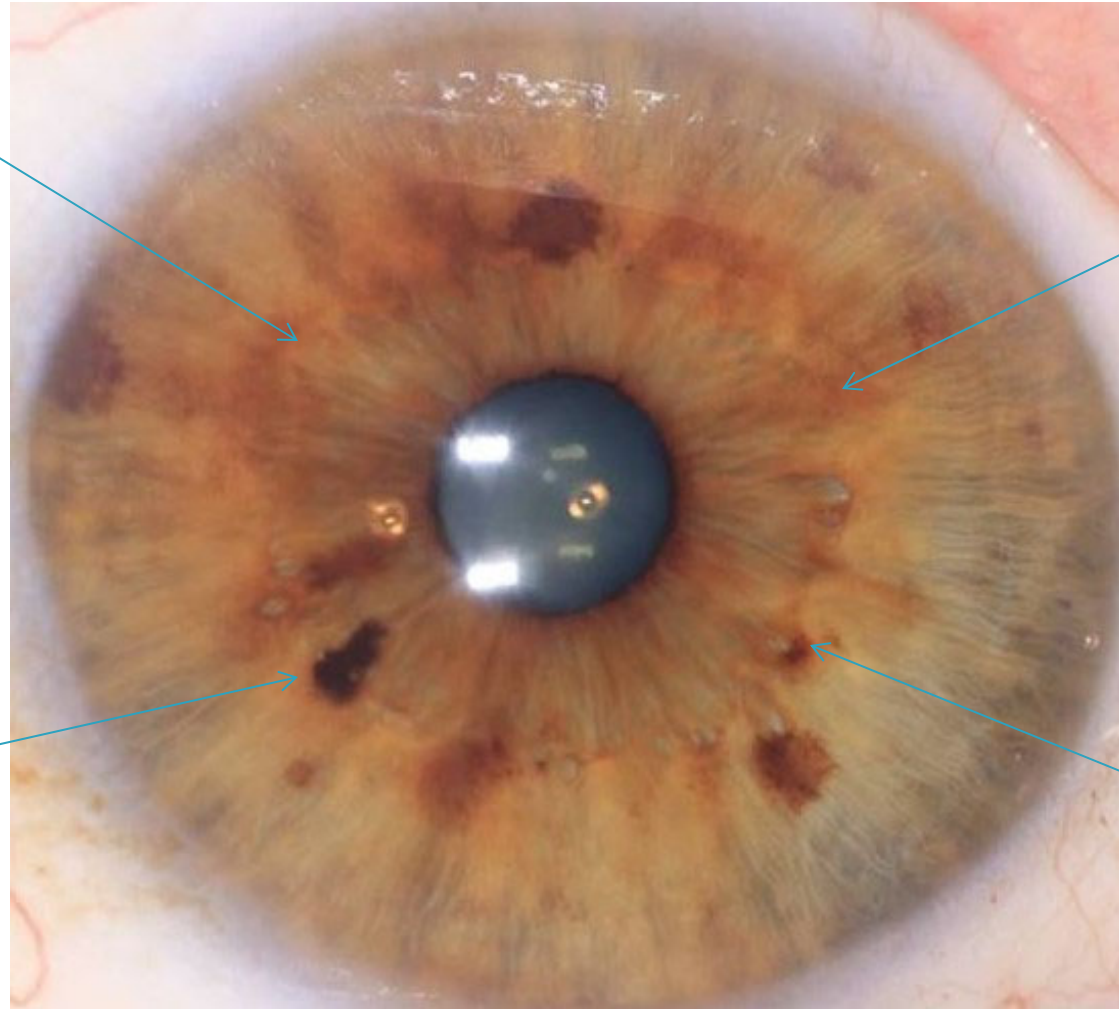

Collarette Signs

Shape: Jagged or Star Shaped Collarette

Collarette Signs

Shape: Double

Collarette Signs

Shape: Intermittent

Collarette Signs

Shape: Intermittent

Collarette Signs

Shape: Intermittent

Collarette Signs

Shape: Square

Collarette Signs

Shape: Square

Collarette Signs

Shape: Square

Collarette Signs

Shape: Raised, Gateway Arch or Bridge

Collarette Signs

Shape: Raised, Gateway Arch or Bridge

Double
Collarette

Bridge

Suren Manvelyan

Collarette Signs