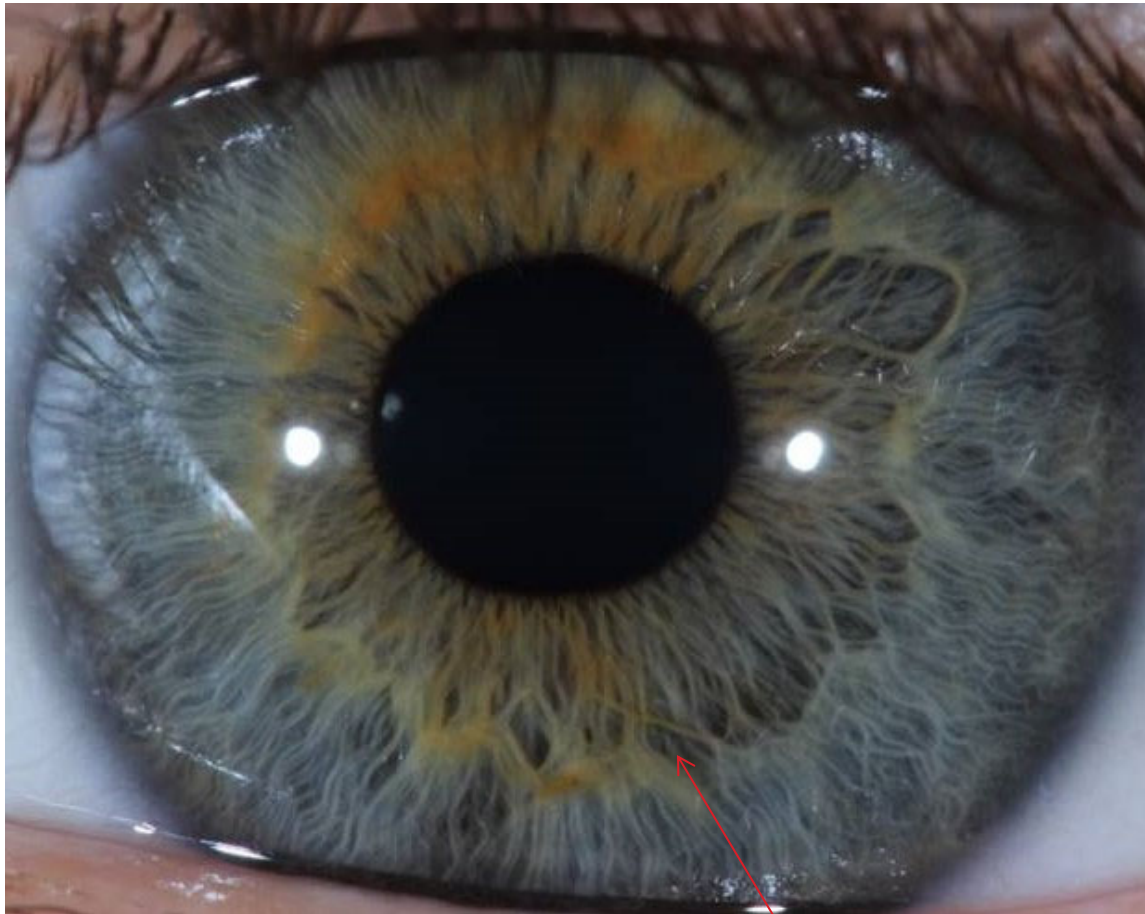

Collarette Signs

Quality/Appearance: Thick and Ropey Collarette

Collarette Signs

Quality/Appearance: Thick and Ropey Collarette

Collarette Signs

Shape: Jagged or Star Shaped Collarette

Collarette Signs

Shape: Jagged or Star Shaped Collarette

Collarette Signs

Shape: Jagged or Star Shaped Collarette

Collarette Signs

Shape: Double

Collarette Signs

Shape: Intermittent

Collarette Signs

Shape: Intermittent

Collarette Signs

Shape: Intermittent

Collarette Signs

Shape: Square

Collarette Signs

Shape: Square

Collarette Signs

Shape: Square

Collarette Signs

Shape: Raised, Gateway Arch or Bridge

Collarette Signs

Shape: Raised, Gateway Arch or Bridge

Double
Collarette

Bridge

Suren Manvelyan

Collarette Signs