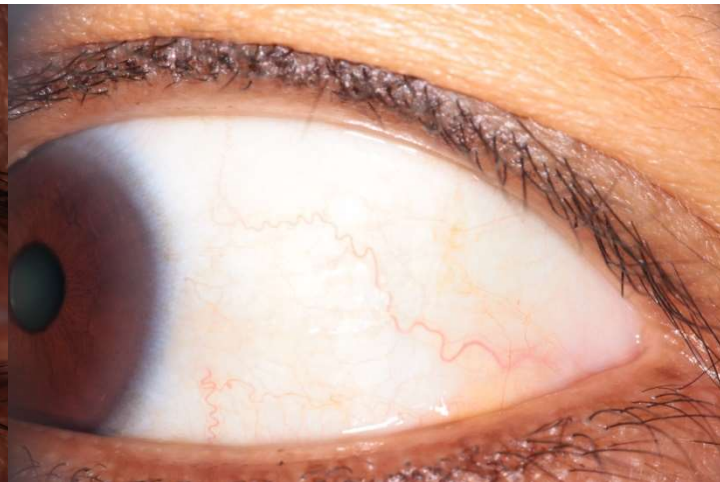

Sclera Signs

Sclera Signs

Right Nasal

Left Nasal

Right Temporal

Left Temporal

Sclera Signs

- ▶ Blue Sclera
 - ▶ Brown Pigmentation
 - ▶ Fermentation Sign
 - ▶ Lunula
 - ▶ Netting Vessels
 - ▶ Pterygium
 - ▶ Spiral Vessel
 - ▶ Trauma Fork
 - ▶ Yellow Sclera
- Bordered Meanderer
 - Encapsulation Sign
 - Indicator Vessel
 - Meandering Vessel
 - Pinguecula
 - Pink Sclera
 - Tangential Vessel
 - Vessel Pools

Sclera Signs

Blue Sclera

June 11

sept 6

Sclera Signs

Bordered Meanderer

Sclera Signs

Brown Pigmentation

Sclera Signs

Curved-Back-on-Itself Vessel

Sclera Signs

Encapsulation Sign

Sclera Signs

Fermentation Sign

Sclera Signs

Grey in the sclera

Spiral Vessel

Sclera Signs

Tangential Vessel

Sclera Signs

Tortuous Line

Curved Back on
Itself and Tortuous
Line

Sclera Signs

Trauma Fork