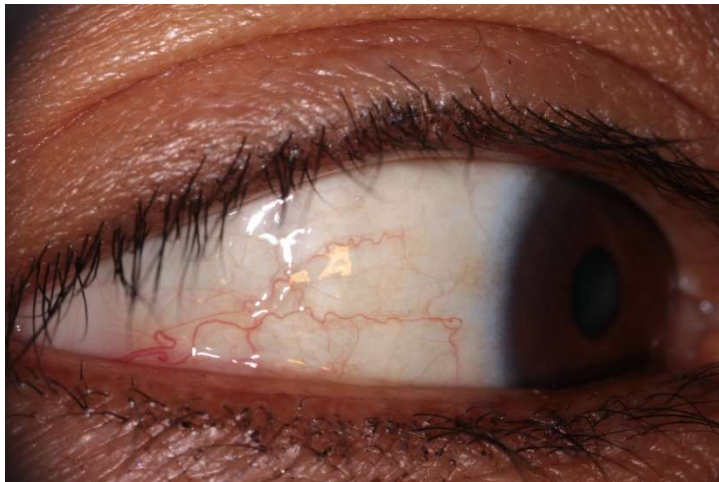

Sclera Signs

Sclera Signs

Right Nasal

Left Nasal

Right Temporal

Left Temporal

Sclera Signs

- ▶ Blue Sclera
 - ▶ Brown Pigmentation
 - ▶ Fermentation Sign
 - ▶ Lunula
 - ▶ Netting Vessels
 - ▶ Pterygium
 - ▶ Spiral Vessel
 - ▶ Trauma Fork
 - ▶ Yellow Sclera
- Bordered Meanderer
 - Encapsulation Sign
 - Indicator Vessel
 - Meandering Vessel
 - Pinguecula
 - Pink Sclera
 - Tangential Vessel
 - Vessel Pools

Sclera Signs

Blue Sclera

June 11

sept 6

Sclera Signs

Bordered Meanderer

Sclera Signs

Brown Pigmentation

Sclera Signs

Curved-Back-on-Itself Vessel

Sclera Signs

Encapsulation Sign

Sclera Signs

Fermentation Sign

Sclera Signs

Grey in the sclera

Spiral Vessel

Sclera Signs

Tangential Vessel

Sclera Signs

Tortuous Line

Curved Back on
Itself and Tortuous
Line

Sclera Signs

Trauma Fork