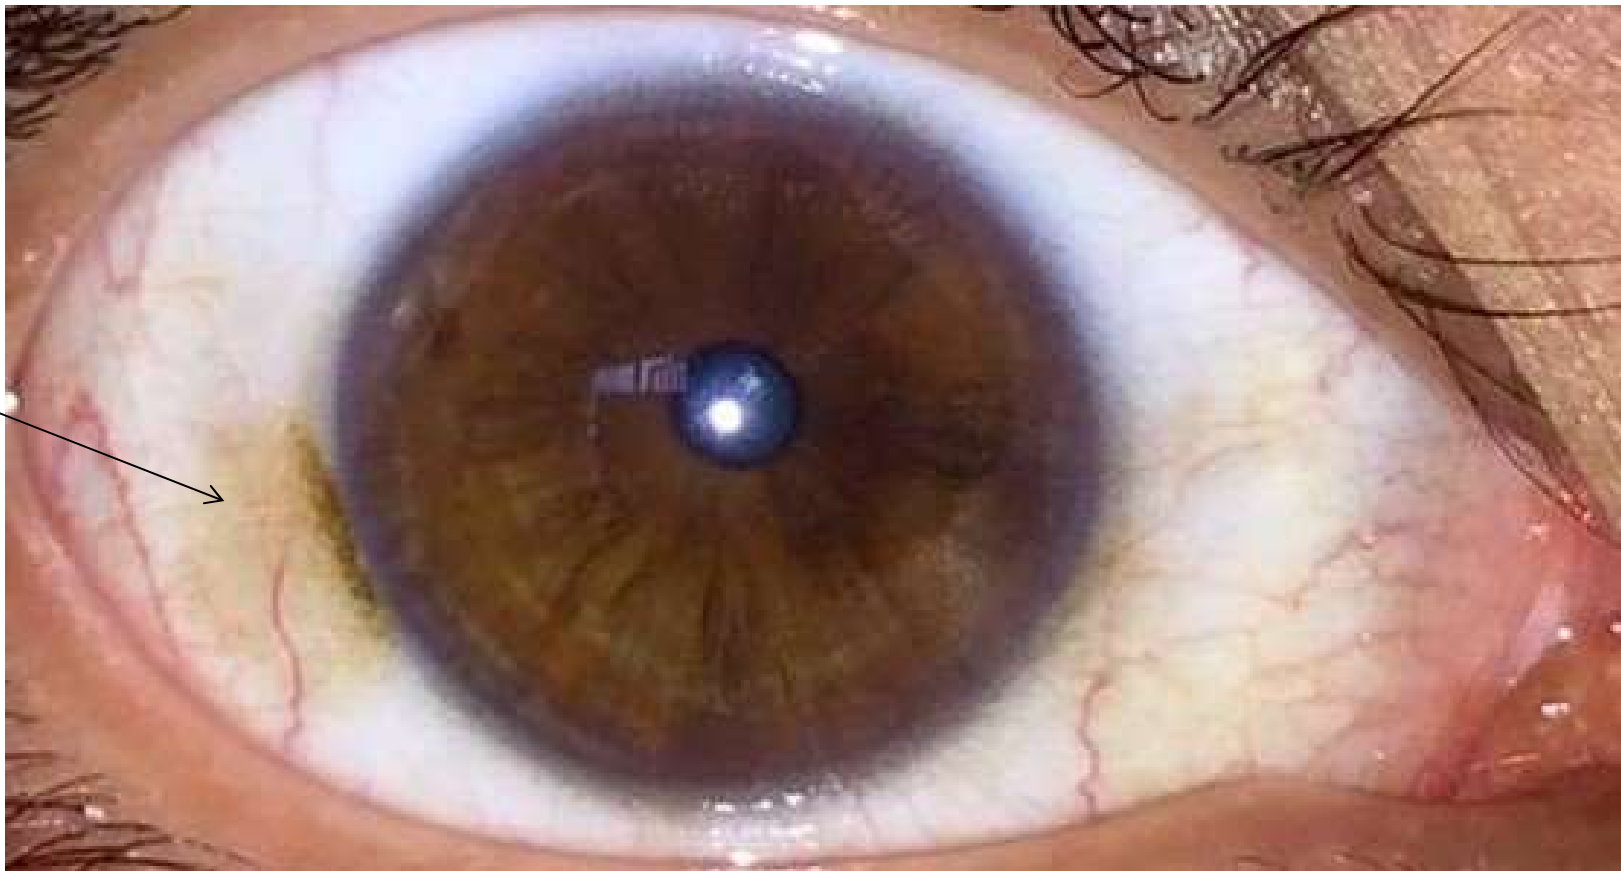

Sclera Signs

Sclera Signs

Right Nasal

Left Nasal

Right Temporal

Left Temporal

Sclera Signs

- ▶ Blue Sclera
 - ▶ Brown Pigmentation
 - ▶ Fermentation Sign
 - ▶ Lunula
 - ▶ Netting Vessels
 - ▶ Pterygium
 - ▶ Spiral Vessel
 - ▶ Trauma Fork
 - ▶ Yellow Sclera
- Bordered Meanderer
 - Encapsulation Sign
 - Indicator Vessel
 - Meandering Vessel
 - Pinguecula
 - Pink Sclera
 - Tangential Vessel
 - Vessel Pools

Sclera Signs

Blue Sclera

June 11

sept 6

Sclera Signs

Bordered Meanderer

Sclera Signs

Brown Pigmentation

Sclera Signs

Curved-Back-on-Itself Vessel

Sclera Signs

Encapsulation Sign

Sclera Signs

Fermentation Sign

Sclera Signs

Grey in the sclera

Sclera Signs

Indicator Vessel

Sclera Signs

Lunula

Sclera Signs

Sclera Signs

Netting Vessels

Sclera Signs