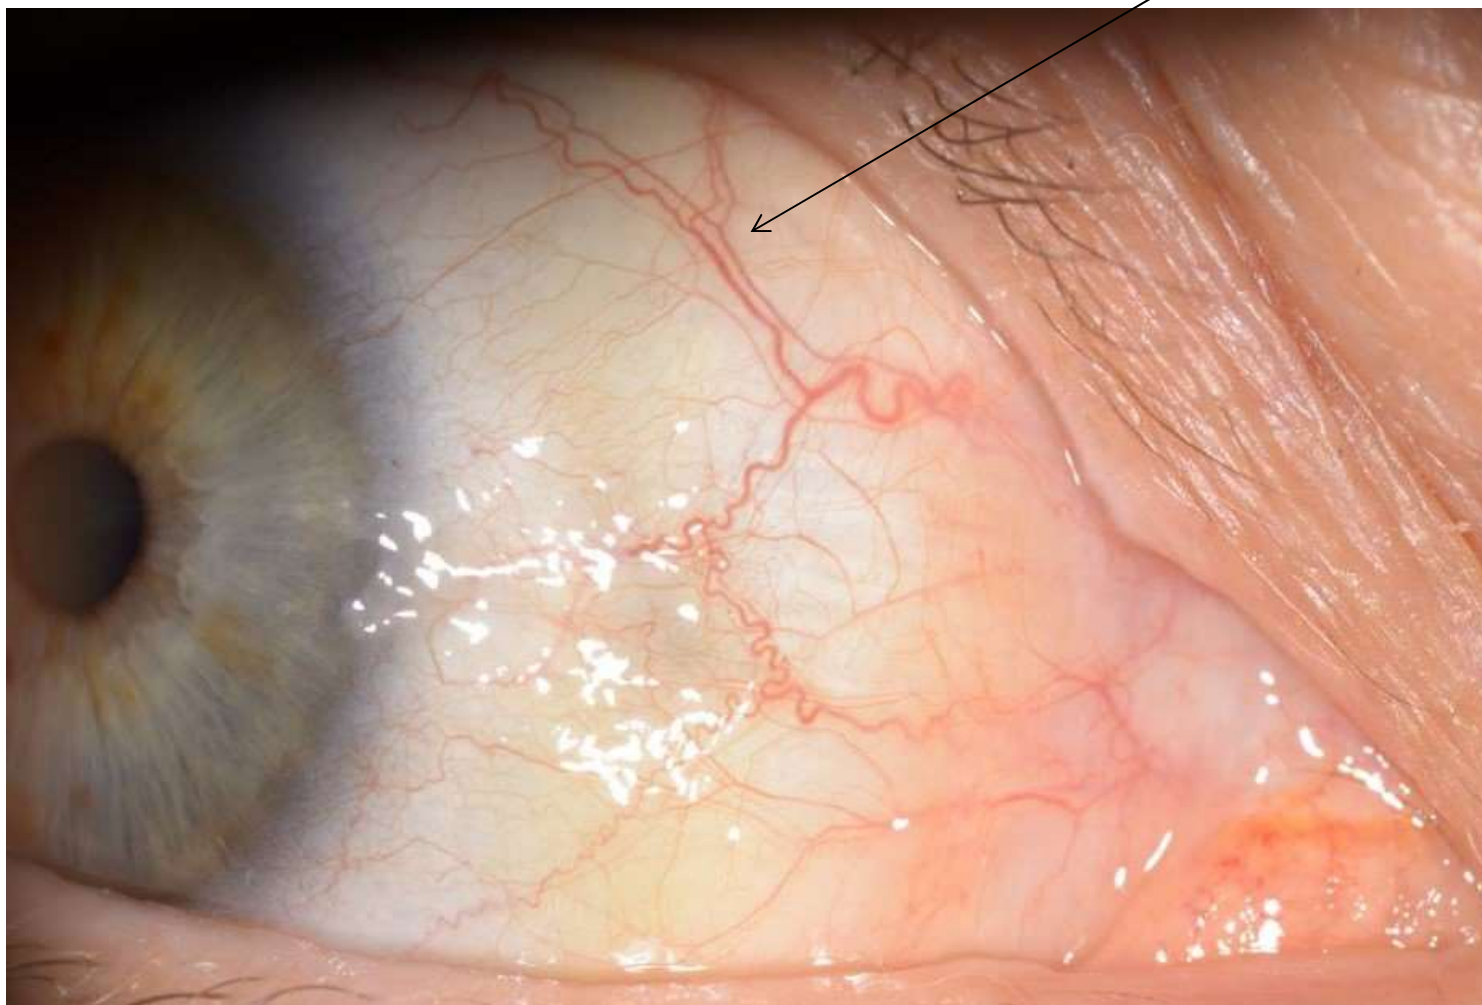

Sclera Signs

Bordered Meanderer