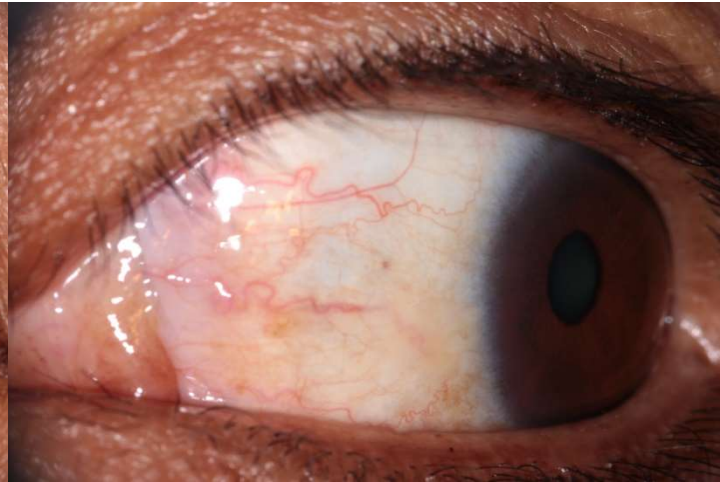

Sclera Signs

Sclera Signs

Right Nasal

Left Nasal

Right Temporal

Left Temporal

Sclera Signs

- ▶ Blue Sclera
 - ▶ Brown Pigmentation
 - ▶ Fermentation Sign
 - ▶ Lunula
 - ▶ Netting Vessels
 - ▶ Pterygium
 - ▶ Spiral Vessel
 - ▶ Trauma Fork
 - ▶ Yellow Sclera
- Bordered Meanderer
 - Encapsulation Sign
 - Indicator Vessel
 - Meandering Vessel
 - Pinguecula
 - Pink Sclera
 - Tangential Vessel
 - Vessel Pools

Sclera Signs

Blue Sclera

June 11

sept 6

Sclera Signs

Bordered Meanderer

Sclera Signs

Brown Pigmentation

Sclera Signs

Curved-Back-on-Itself Vessel

Sclera Signs

Encapsulation Sign

Sclera Signs

Fermentation Sign

Sclera Signs

Grey in the sclera