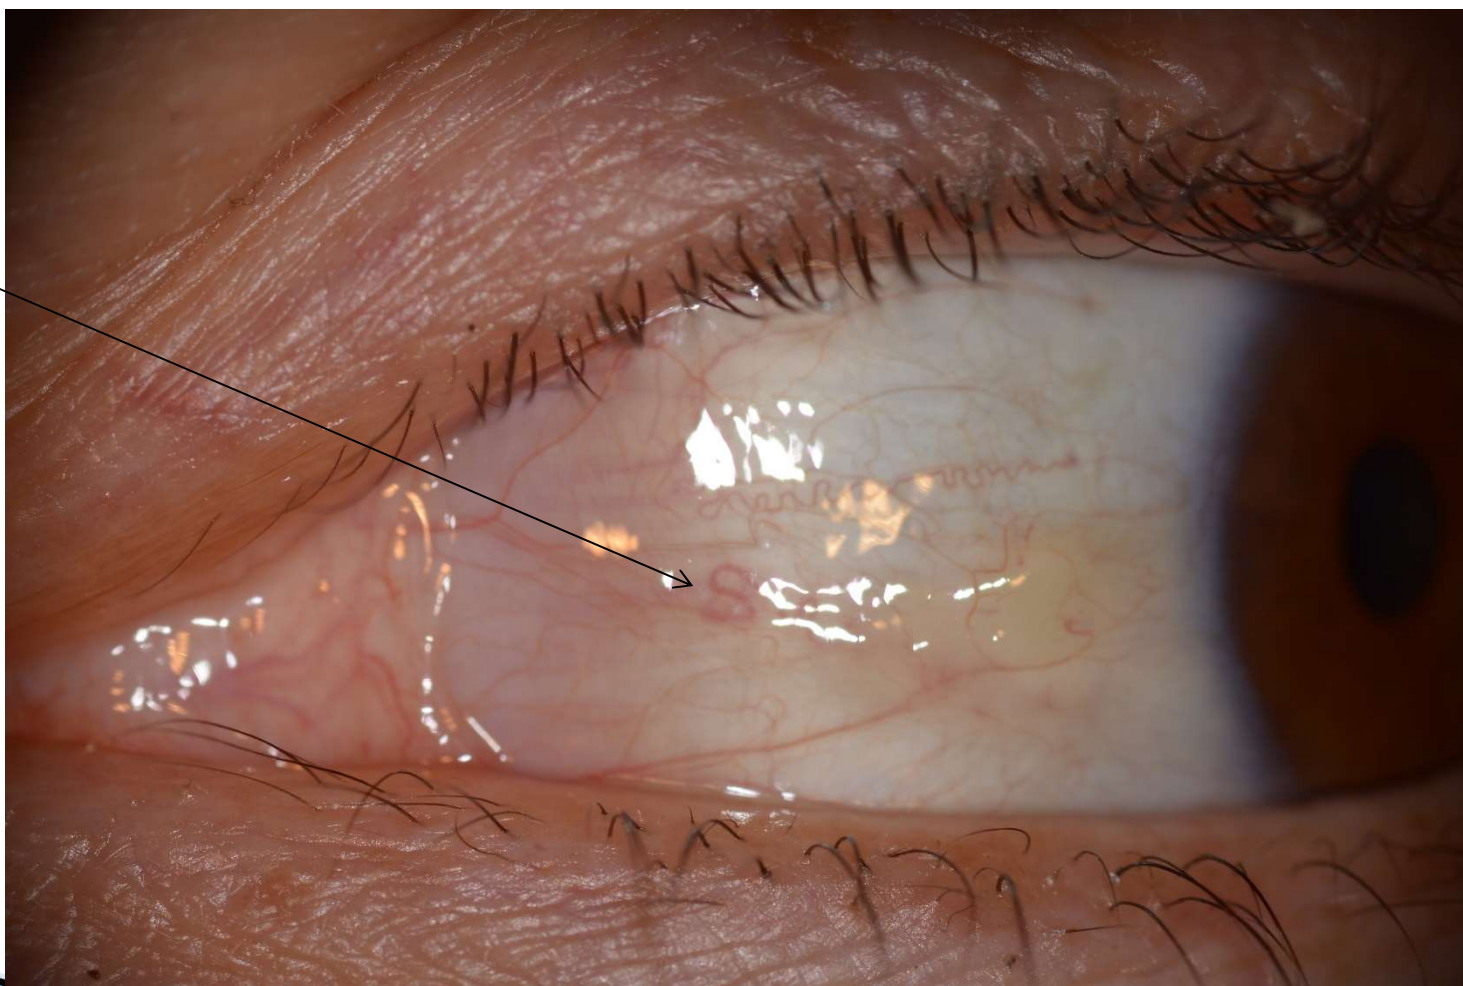

Sclera Signs

Sclera Signs

Right Nasal

Left Nasal

Right Temporal

Left Temporal

Sclera Signs

- ▶ Blue Sclera
 - ▶ Brown Pigmentation
 - ▶ Fermentation Sign
 - ▶ Lunula
 - ▶ Netting Vessels
 - ▶ Pterygium
 - ▶ Spiral Vessel
 - ▶ Trauma Fork
 - ▶ Yellow Sclera
- Bordered Meanderer
 - Encapsulation Sign
 - Indicator Vessel
 - Meandering Vessel
 - Pinguecula
 - Pink Sclera
 - Tangential Vessel
 - Vessel Pools

Sclera Signs

Curved-Back-on-Itself Vessel

Sclera Signs

Encapsulation Sign

Sclera Signs

Fermentation Sign

Sclera Signs

Grey in the sclera

Sclera Signs

Indicator Vessel

Sclera Signs

Lunula

Sclera Signs

Sclera Signs

Netting Vessels

Sclera Signs

Spiral Vessel

Sclera Signs

Tangential Vessel

Sclera Signs

Tortuous Line

Curved Back on
Itself and Tortuous
Line

Sclera Signs

Trauma Fork