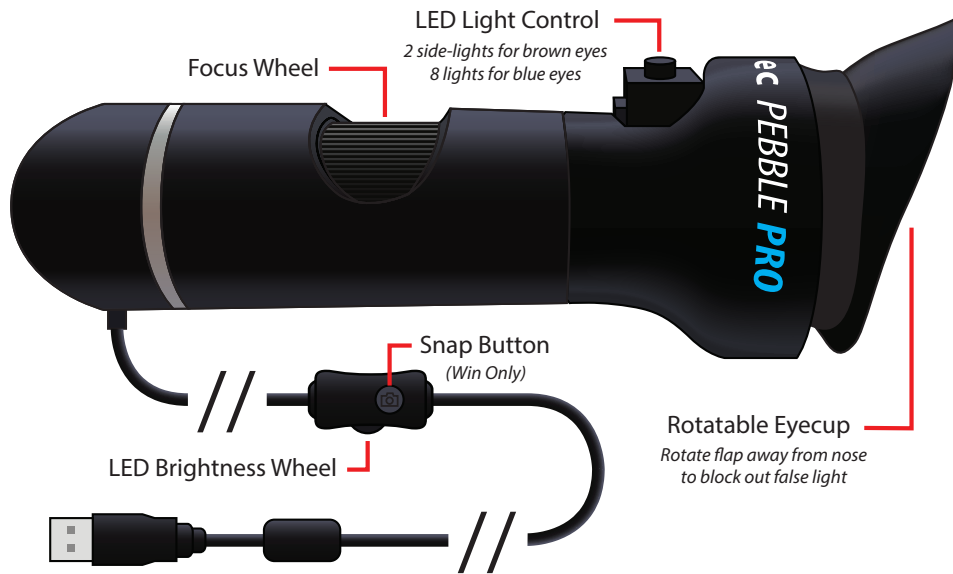

Welcoming our most innovative iridology camera yet!

Meet the EyeRonec Pebble PRO

ONLY
\$795.00

Plus Shipping

The Pebble Pro is our latest and most advanced iridology camera yet!

It's so easy to install and use, *simple as 1, 2, 3*

1. Install of the software on your Windows or use the in-built Photo Booth software on your Mac and you are ready to go!
2. Plug the Pebble Pro into your USB port and you'll see a Live 5MP Preview on your computer or laptop screen.
3. Place the rotatable eye-cup over your patients eye and take a photo with the snap button (Win) or with the mouse (Mac/Win).