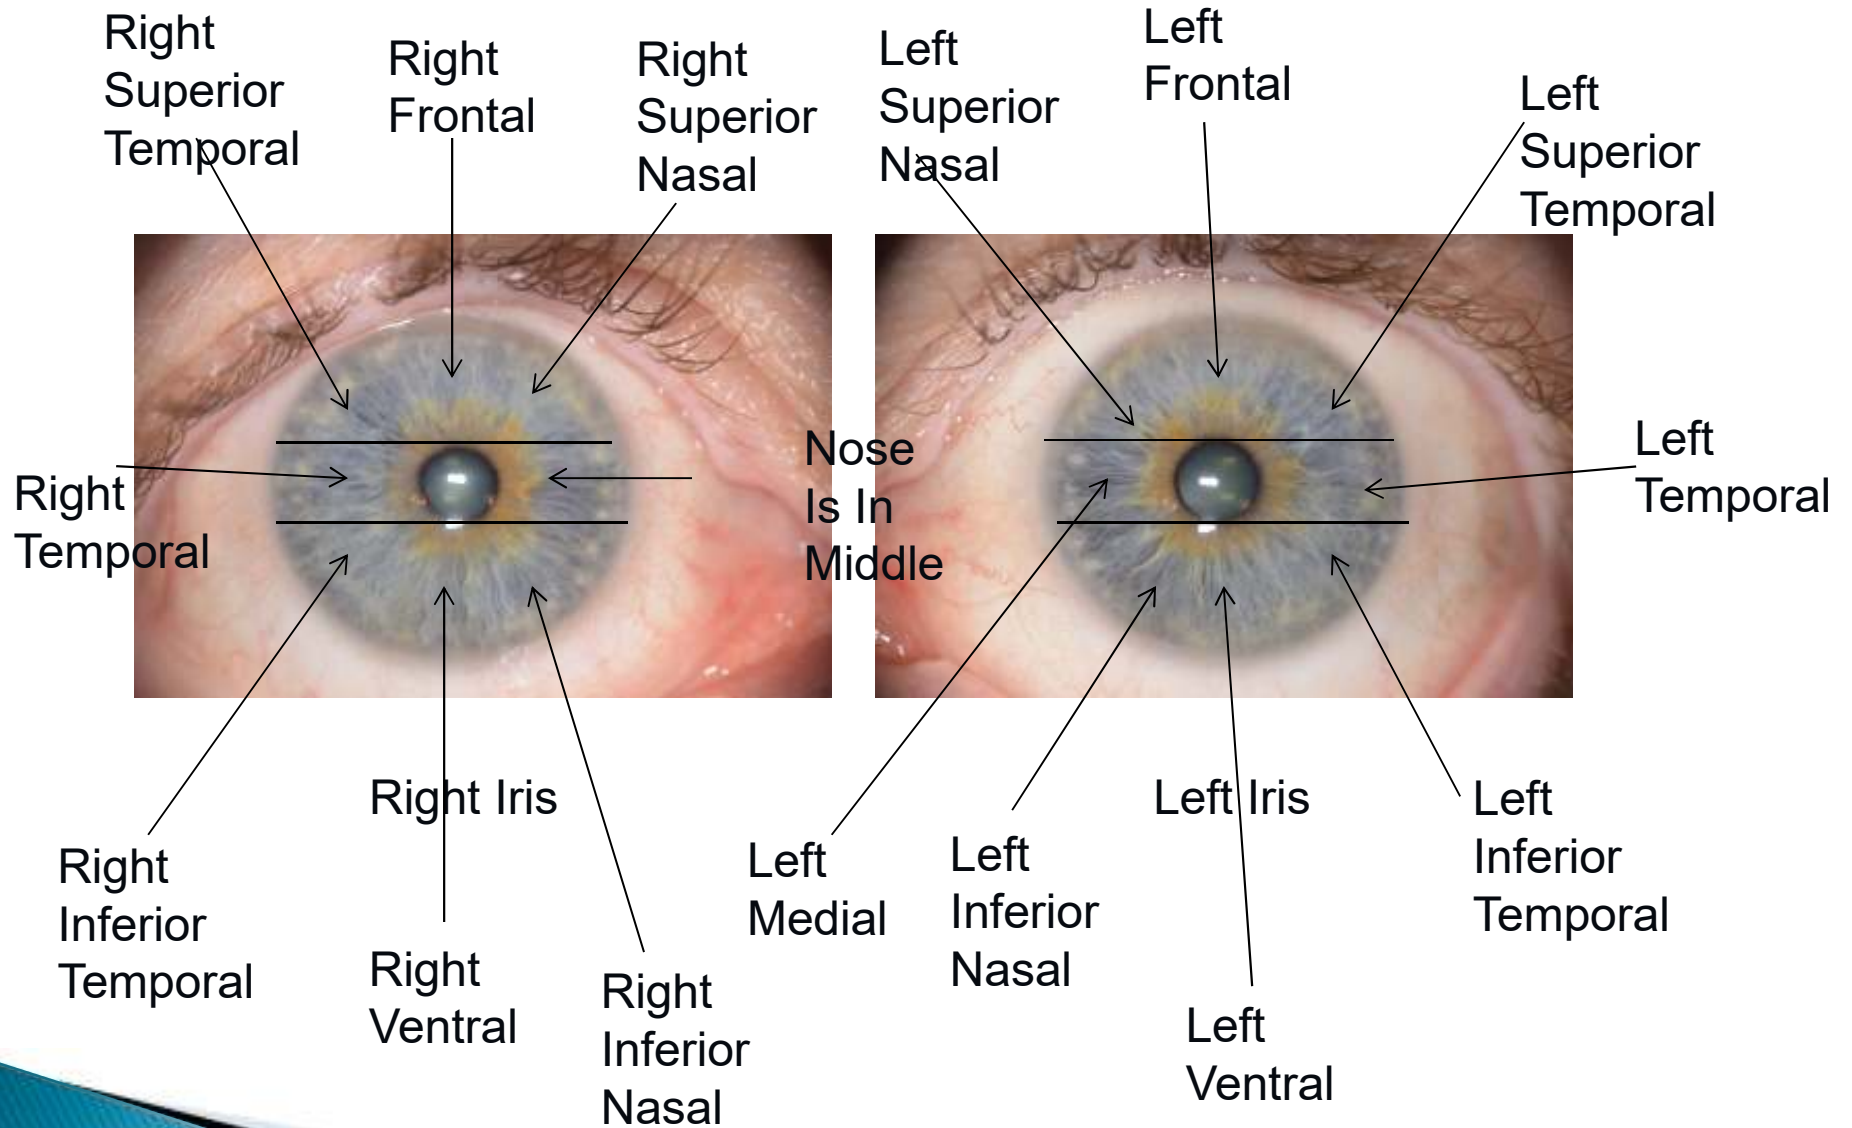

Medial

Inferior Nasal

Note that both sides of this iris are the same distance

Iris Positions

Left Eye

Superior Nasal

Medial

Inferior Nasal

Frontal or Superior
(top)

Ventral or Inferior
(bottom)

Superior Temporal

Temporal

Inferior Temporal

Note this pupil is closer to the left side of the eye

Iris Positions

Top is Superior, Bottom is Inferior
Middle is Medial or Temporal

Iris Positions

Right Iris

Left Iris

Iris Positions

Right Temporal
(By the Ear)

Left Temporal
(By the Ear)

Iris Positions

Right Medial
Superior and Inferior
(Nasal/By the Nose)