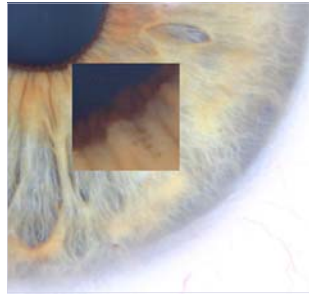

View images in iBrowser

After taking your images open Iridology Station 5.1 to view them in iBrowser. Use the tools to manage your images and view them with the zoom options. Finally when

you're ready, transfer the images you want to work with into iStudio for analysis.

Scan your irises and display the color intensity in a graph. For Iridology Station 5.1 the scanning results & graphing display have been updated to be easier to understand, the presentation is improved and graphs can now be maximized to full screen.

New Zoom Tool

Zoom parts of the iris without magnifying the whole image. Can be used in iBrowser and iStudio.

Collarette Tracing - Unique Feature

Collarette Tracing is a feature only unique to Iridology Station 5.1. Instead of being restricted to mark out a chart using a circular ring for the collarette like other Iridology software, there is also the option to trace it.

This allows for far more accurate Iridology chart overlaying, helping the user to do better Iridology. This also improves scanning result accuracy.

Client Photo Album

Assign your images to your client records and build a photo album of left and right images from recent and previous visits.