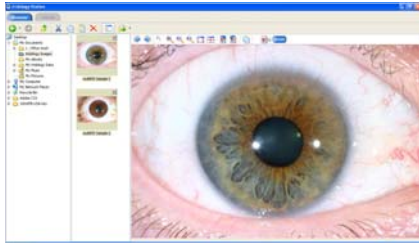

IRIDOLOGY STATION 5.1 is an Iridology analysis and reporting software. Allowing the user to manage their Iridology images, overlay Iridology charts, record client details, scan the iris for color intensity and create reports ready for printing.

View images in iBrowser

After taking your images open Iridology Station 5.1 to view them in iBrowser. Use the tools to manage your images and view them with the zoom options. Finally when

you're ready, transfer the images you want to work with into iStudio for analysis.

Scan your irises and display the color intensity in a graph. For Iridology Station 5.1 the scanning results & graphing display have been updated to be easier to understand, the presentation is improved and graphs can now be maximized to full screen.

This allows for far more accurate Iridology chart overlaying, helping the user to do better Iridology. This also improves scanning result accuracy.

Client Photo Album

Assign your images to your client records and build a photo album of left and right images from recent and previous visits.