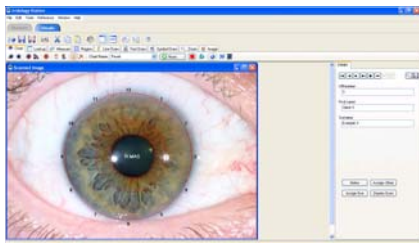

Do your analysis in iStudio

Use iStudio to analysis iris images, chart overlay, create client records and print reports.

Keep Client Records

Keep detailed records of your clients.