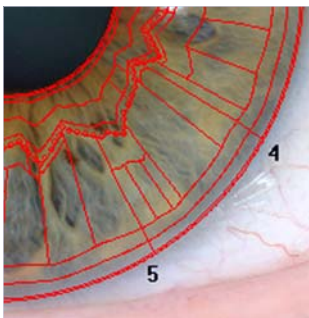

Do your analysis in iStudio

Use iStudio to analysis iris images, chart overlay, create client records and print reports.

Keep Client Records

Keep detailed records of your clients.

Iris Color Intensity - Improved Graph

Scan your irises and display the color intensity in a graph. For Iridology Station 5.1 the scanning results & graphing display have been updated to be easier to understand, the presentation is improved and graphs can now be maximized to full screen.

New Zoom Tool

Zoom parts of the iris without magnifying the whole image. Can be used in iBrowser and iStudio.

Collarette Tracing - Unique Feature

Collarette Tracing is a feature only unique to Iridology Station 5.1. Instead of being restricted to mark out a chart using a circular ring for the collarette like other Iridology software, there is also the option to trace it.

This allows for far more accurate Iridology chart overlaying, helping the user to do better Iridology. This also improves scanning result accuracy.

Client Photo Album

Assign your images to your client records and build a photo album of left and right images from recent and previous visits.