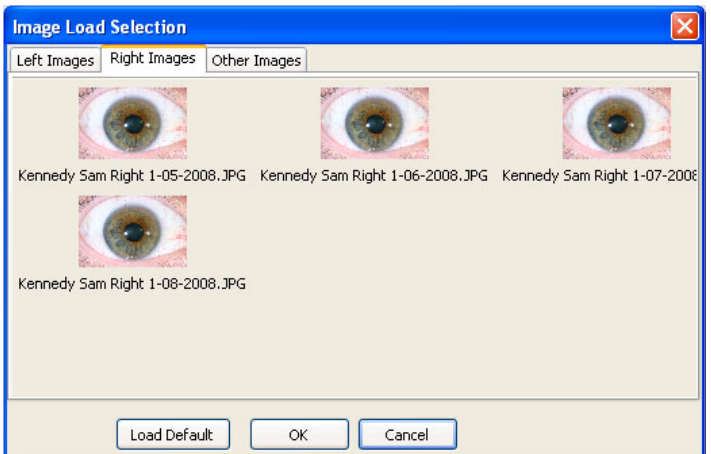

Scan your irises and display the color intensity in a graph. For Iridology Station 5.1 the scanning results & graphing display have been updated to be easier to understand, the presentation is improved and graphs can now be maximized to full screen.

New Zoom Tool

Zoom parts of the iris without magnifying the whole image. Can be used in iBrowser and iStudio.

Collarette Tracing - Unique Feature

Collarette Tracing is a feature only unique to Iridology Station 5.1. Instead of being restricted to mark out a chart using a circular ring for the collarette like other Iridology software, there is also the option to trace it.

This allows for far more accurate Iridology chart overlaying, helping the user to do better Iridology. This also improves scanning result accuracy.

Client Photo Album

Assign your images to your client records and build a photo album of left and right images from recent and previous visits.