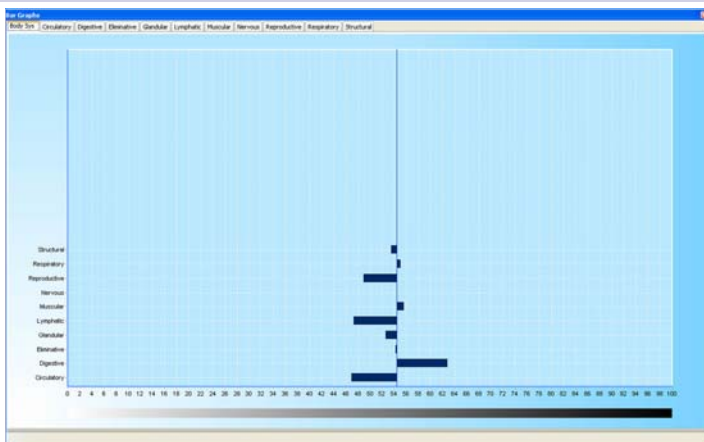

View images in iBrowser

After taking your images open Iridology Station 5.1 to view them in iBrowser. Use the tools to manage your images and view them with the zoom options. Finally when

you're ready, transfer the images you want to work with into iStudio for analysis.

Do your analysis in iStudio

Use iStudio to analysis iris images, chart overlay, create client records and print reports.

Keep Client Records

Keep detailed records of your clients.

Iris Color Intensity - Improved Graph

Scan your irises and display the color intensity in a graph. For Iridology Station 5.1 the scanning results & graphing display have been updated to be easier to understand, the presentation is improved and graphs can now be maximized to full screen.

This allows for far more accurate Iridology chart overlaying, helping the user to do better Iridology. This also improves scanning result accuracy.

Client Photo Album

Assign your images to your client records and build a photo album of left and right images from recent and previous visits.